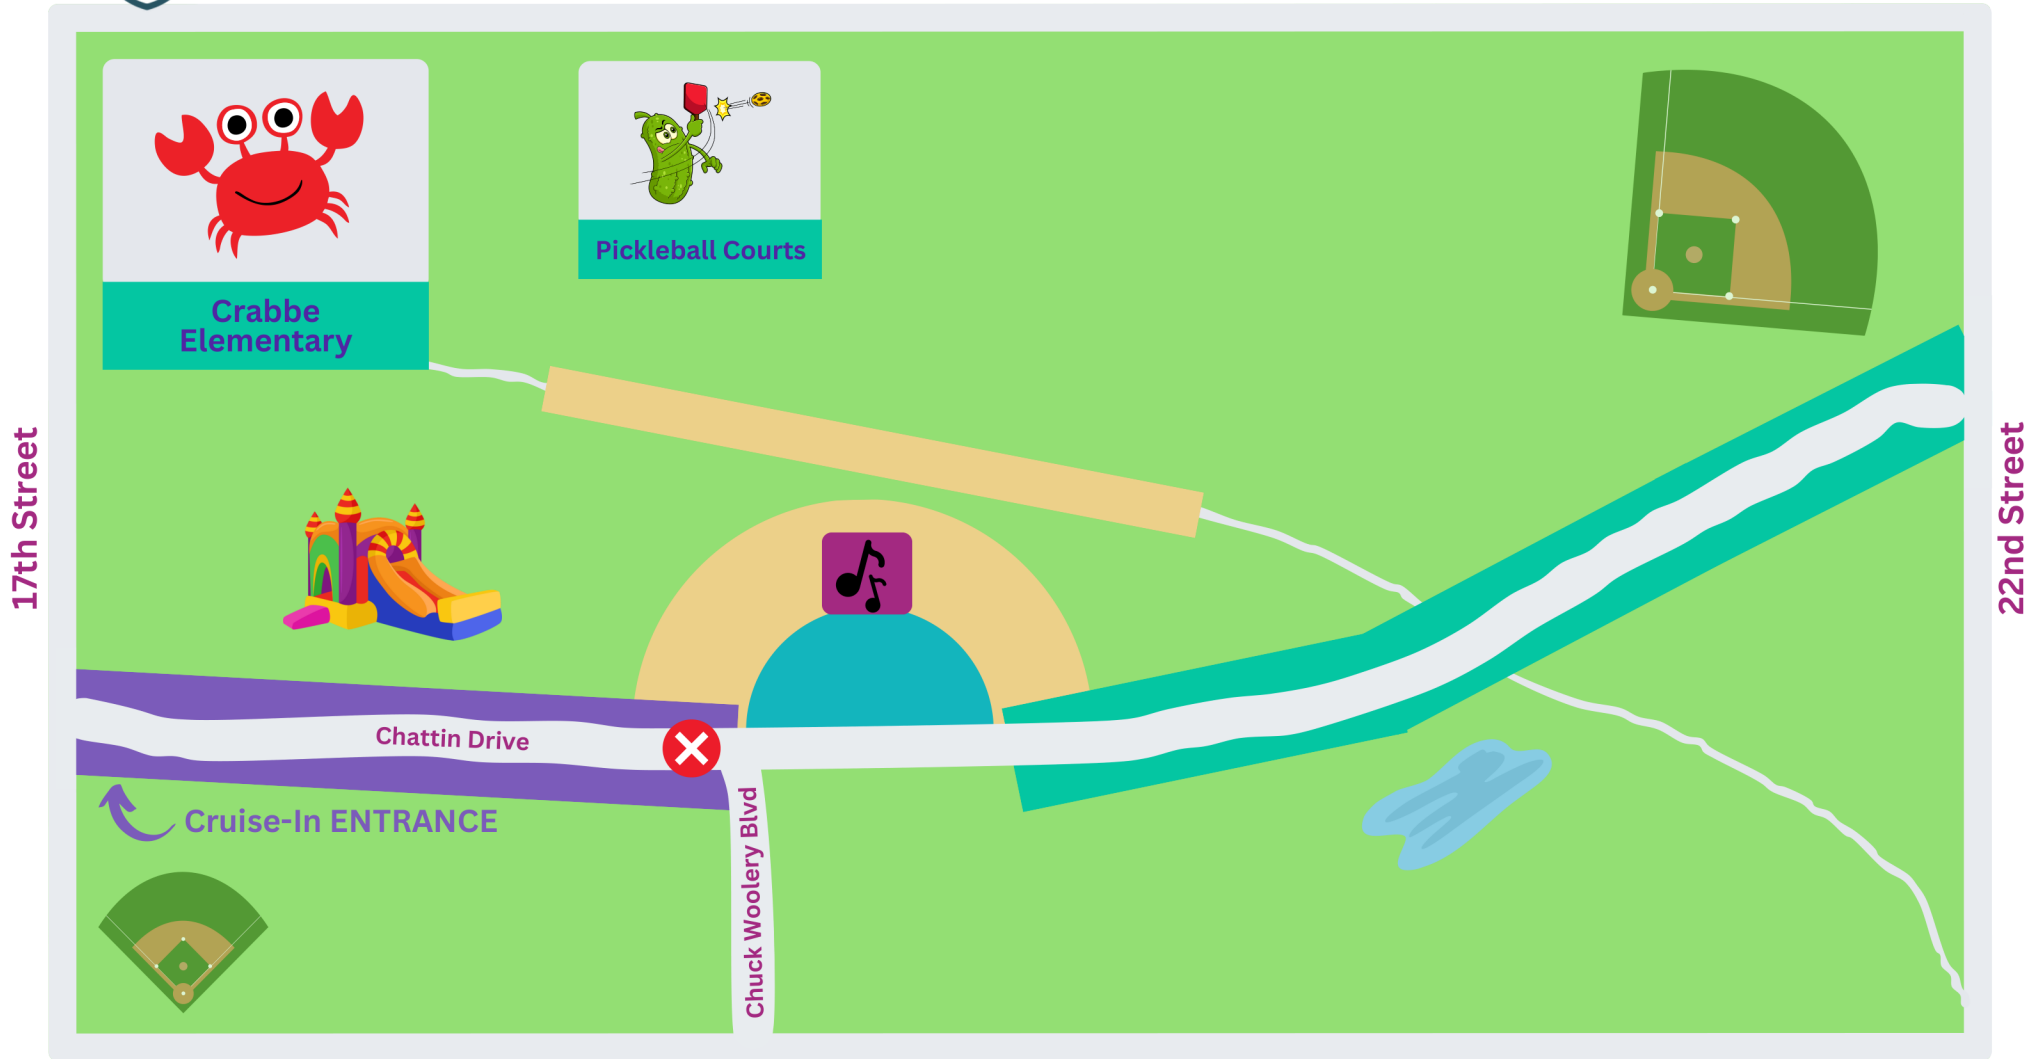

Country Music Highway Tribute Show

Ashland Central Park | Ashland, KY

PRESENTED BY

Food Trucks

Cruise In

Stage

Parking

Music

Vendors

Parking is available on 22nd Street and Chuck Woolery Blvd, as well as in the City Parking Garage on 17th Street and Carter Avenue. The Car Show entrance is from 17th Street.

Lexington Avenue