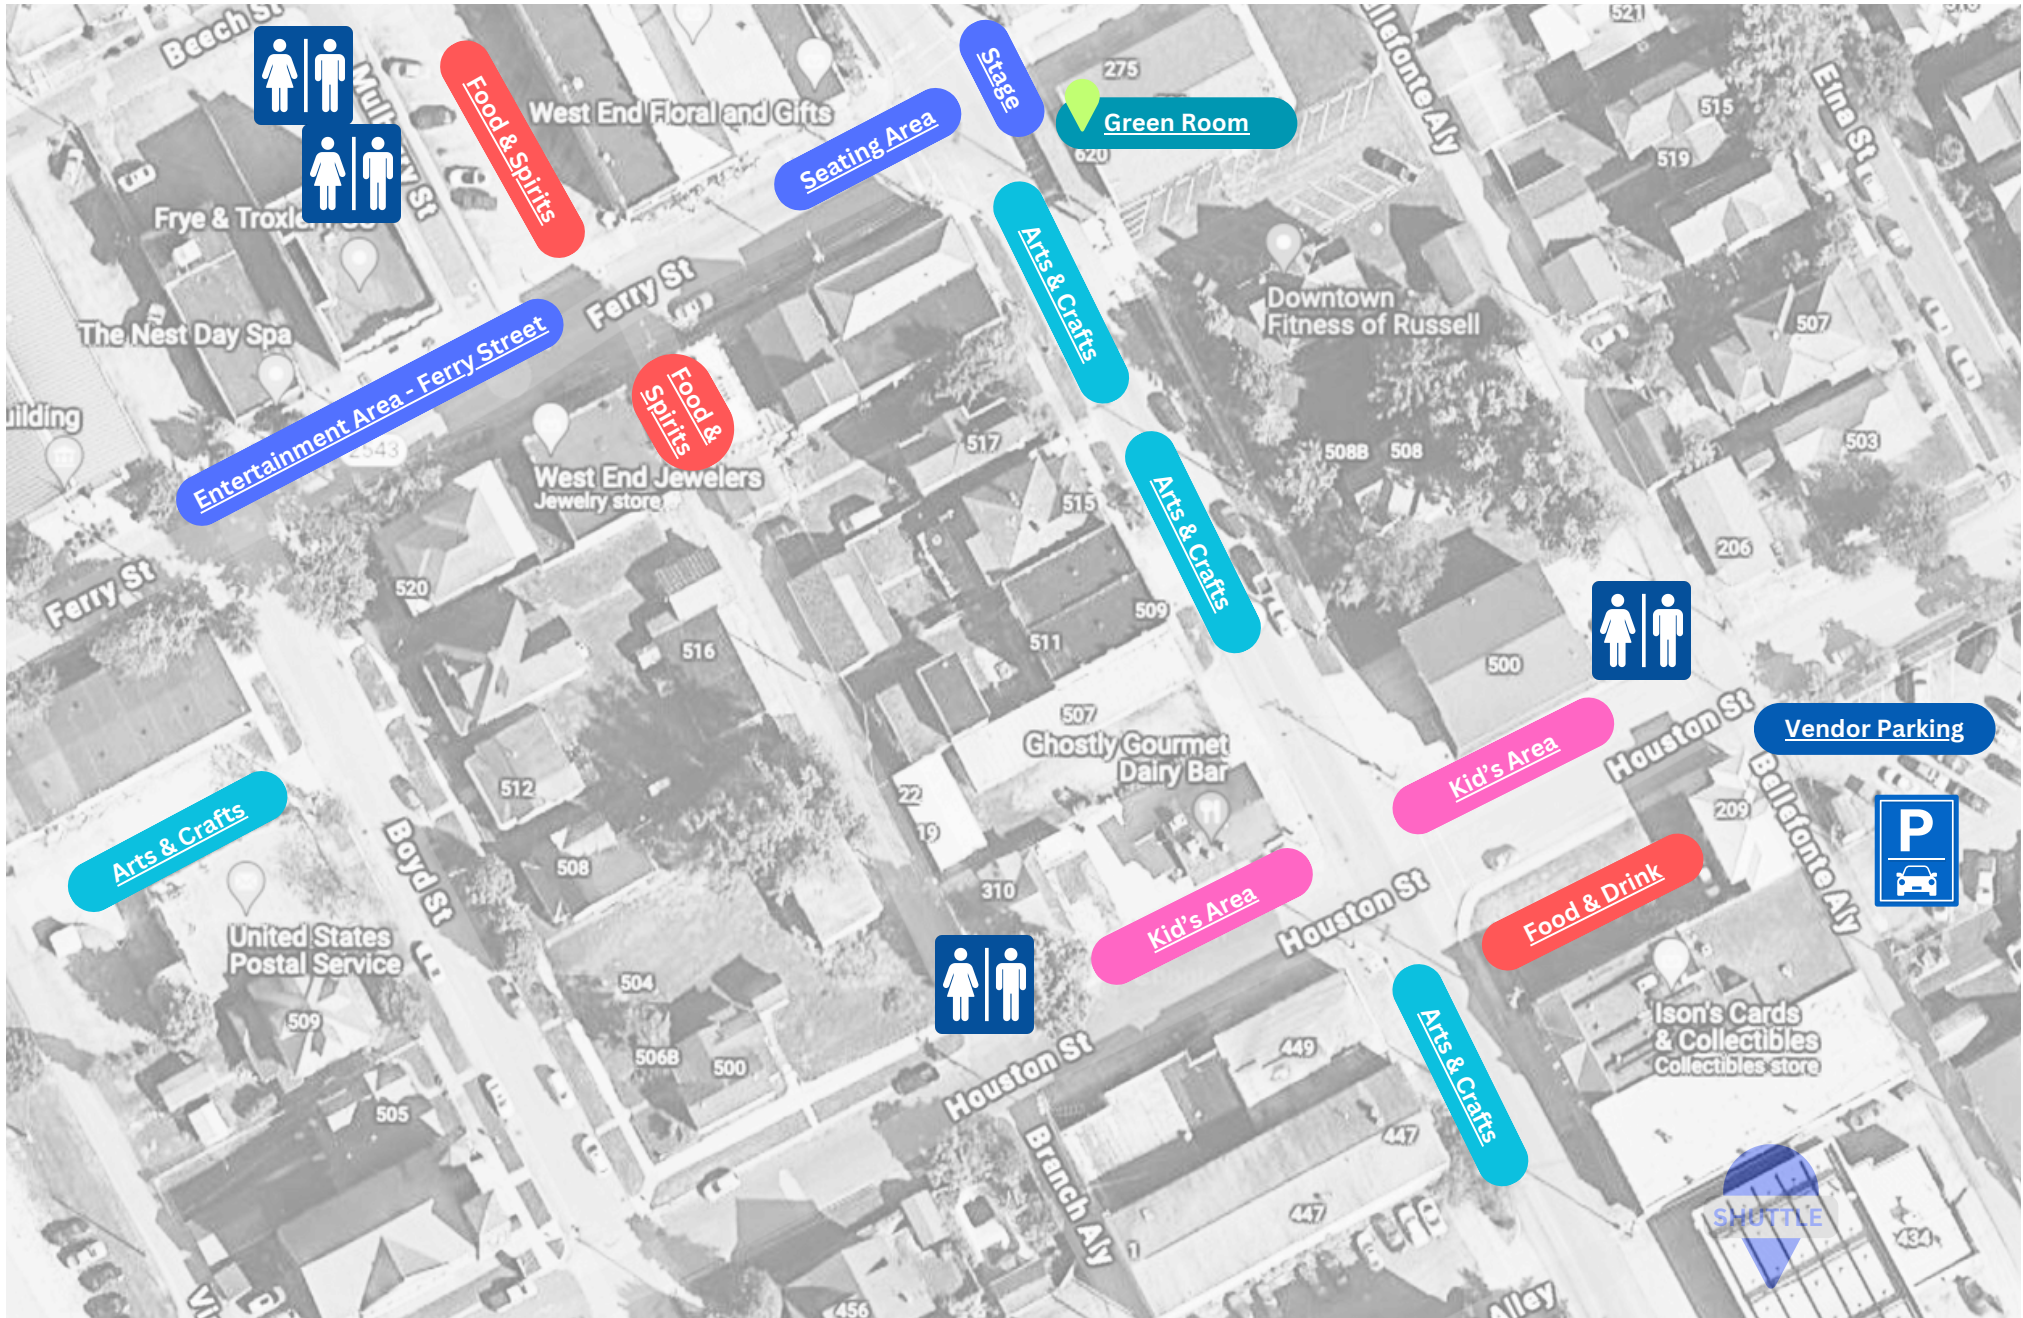

Event and Parking Map

PRESENTED BY **arc** Addiction Recovery Care **KENTUCKY POWER** An AEP Company

Click the links for map coordinates.

- ★ Entertainment ★
- ★ Arts & Crafts ★
- ★ Kid's Area ★
- ★ Food & Drink ★
- ★ Vendor Parking ★
- ★ Green Room ★

SHUTTLE INFORMATION

Free Shuttle Parking

Russell High School
709 Red Devil Ln, Russell, KY 41169

Bring your own Chair

Come sit a while. Bring your favorite lawn or camping chair.

Look for the sign

Shuttles will run continuously every 20 minutes.

3:30 p.m. to 11 p.m.

Thank you for attending!

www.cmhtributeshow.com

Shuttle Drop Off

Empower Academy
420 Belfonte St, Russell, KY 41169