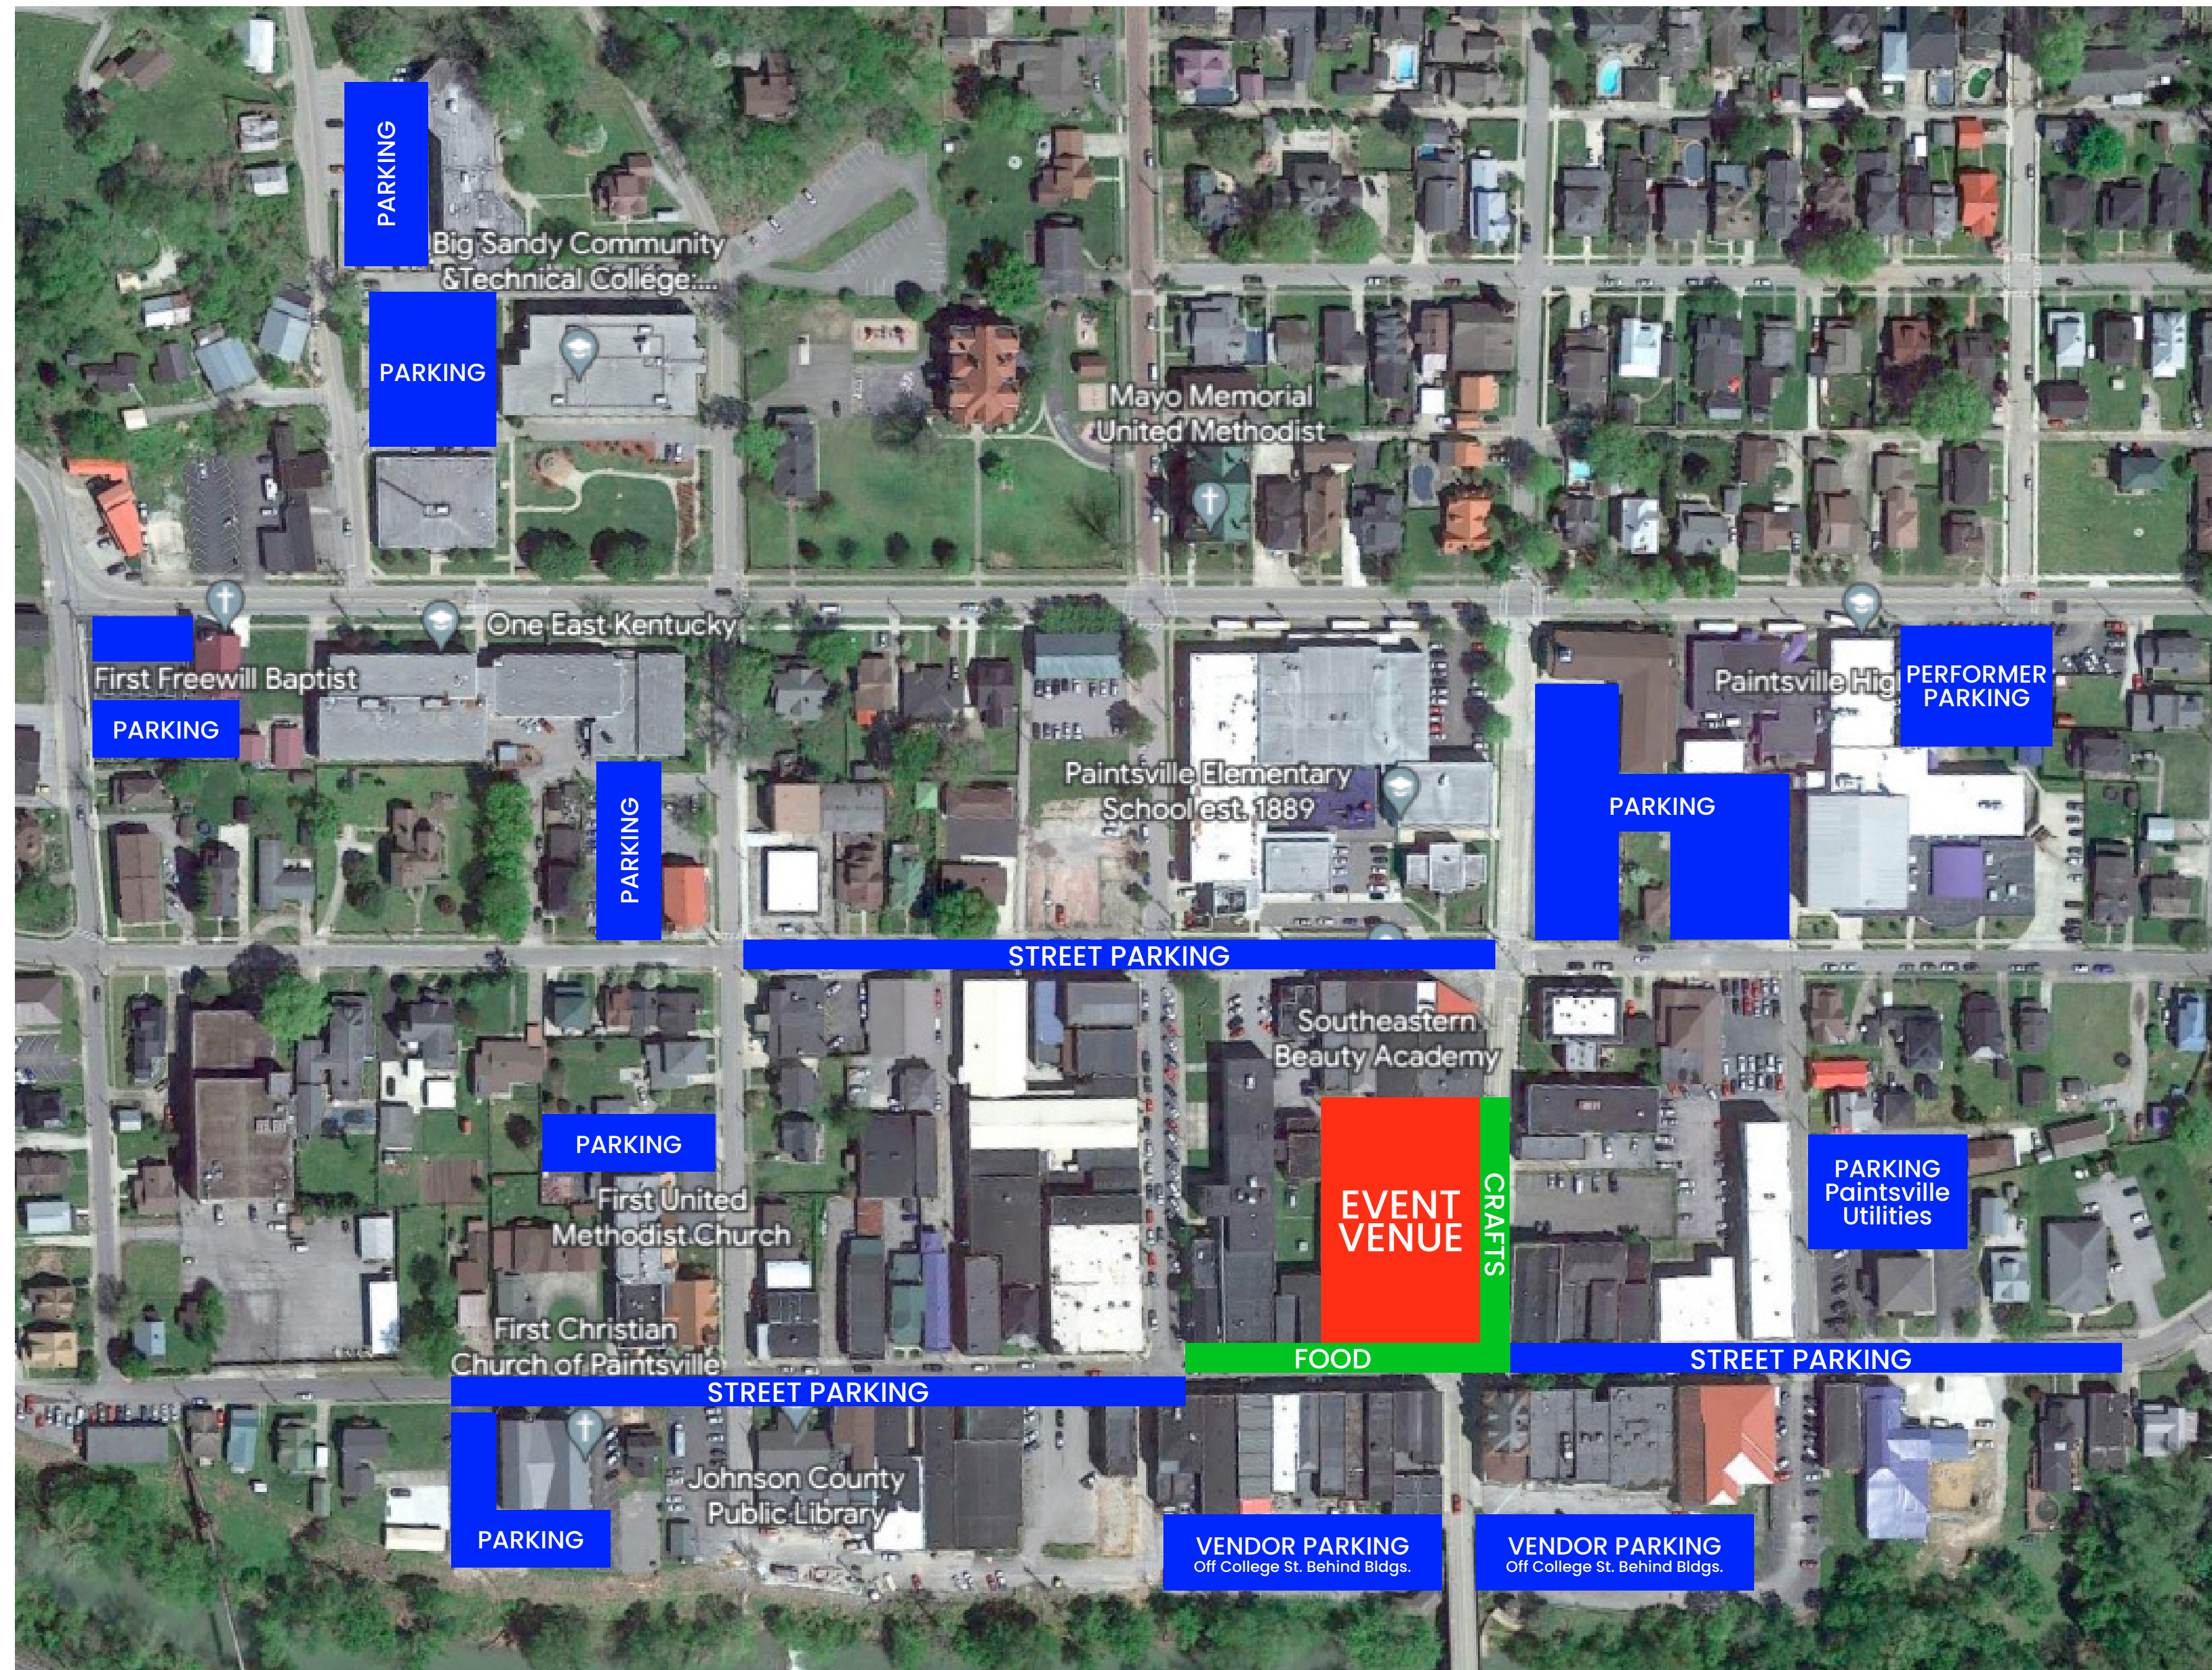

SPECIAL THANKS TO

SHUTTLE SERVICE PROVIDED BY